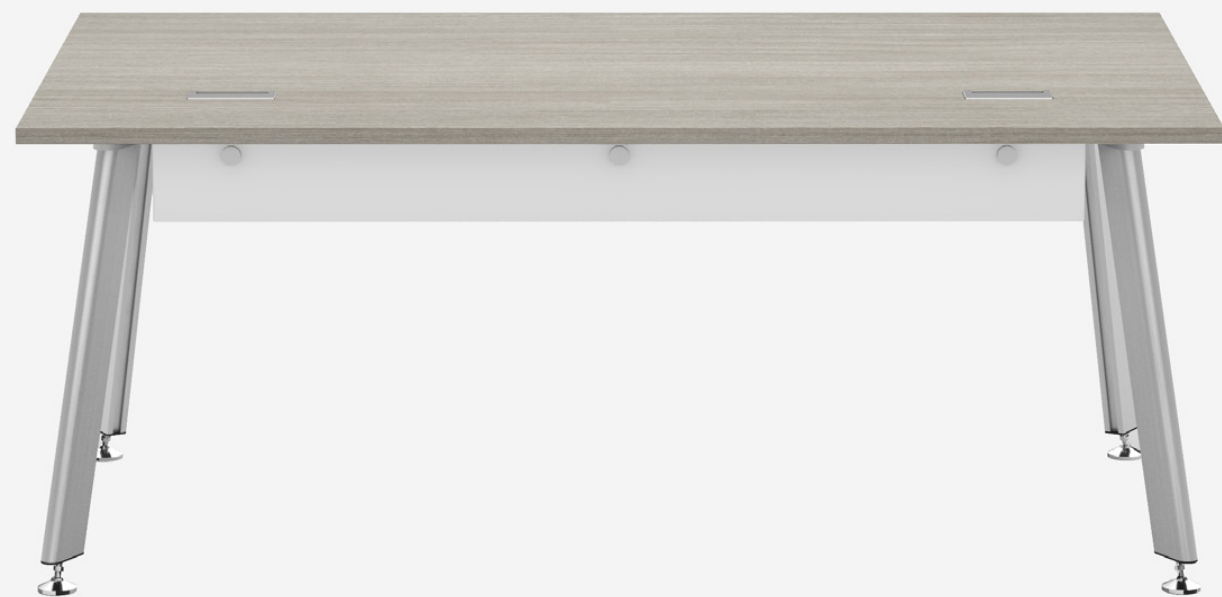

Smart inStock™

laminated credenza with
floating glass top
curva task chair in leather
table summer with laminate top
curvinna guest chairs
laminated wall mount storage

glass top

& glass modesty panel in ultra clear and back painted glass 1/2" thick with a 2mm beveled edge in Pure White finish for snowberry table. table leg in brushed aluminum clear anodized. leveling glides fabricated in carbon steel in chrome finish. wood veneer credenza in Midnight Ash with floating glass top

table snowberry

in laminate top in Sugarpine finish and modesty panel in Oxford White. table leg in brushed aluminum clear anodized. leveling glides fabricated in carbon steel in chrome finish

table summer

in laminate top in Autumn Oak and modesty panel in Oxford White. frames fabricated in steel and powdercoated in Posh Silver finish. table leg in brushed aluminum clear anodized. leveling glides fabricated in carbon steel in chrome finish

all freestanding credenzas

floating glass tops in ultra clear, tempered and back painted glass in Pure White finish with a 2mm beveled edge 1/2" thick. support frame is fabricated in steel and powdercoated in Posh Silver finish. credenza pulls and locks are in chromium plated finish. grommets standard on the back panel for wire management