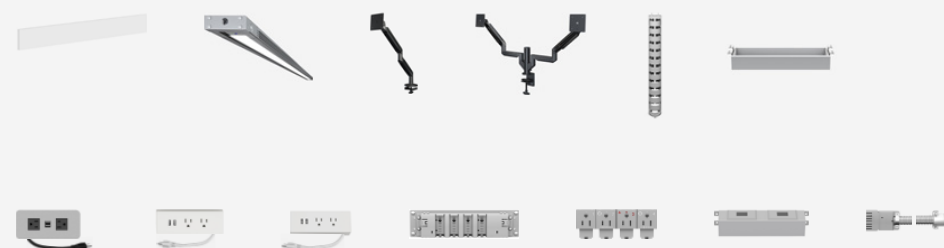

freestanding
tables & credenzas

snowberry table
with laminate top and
laminate modesty panel
36"D X 72"W X 29"H

L, T & U workstations
table, credenza & raceway storage

storage
hutch, wall mount, towers & mobile pedestal

for L & T station only

for U station credenza only
tackboard included

wall mount storage
10"D X 60"W X 7 1/2"H

available in wood veneer
and laminate

tower w/ door
20"D X 15 1/2"W X 65"H
20"D X 15 1/2"W X 54"H
non-handed

mobile pedestal cushion
20"D X 15 1/2"W X 1"H
textiles
pre-configured grade 1 only available
in Barbadine | Coal
optional idesk Textiles grade 2
COM

accessories