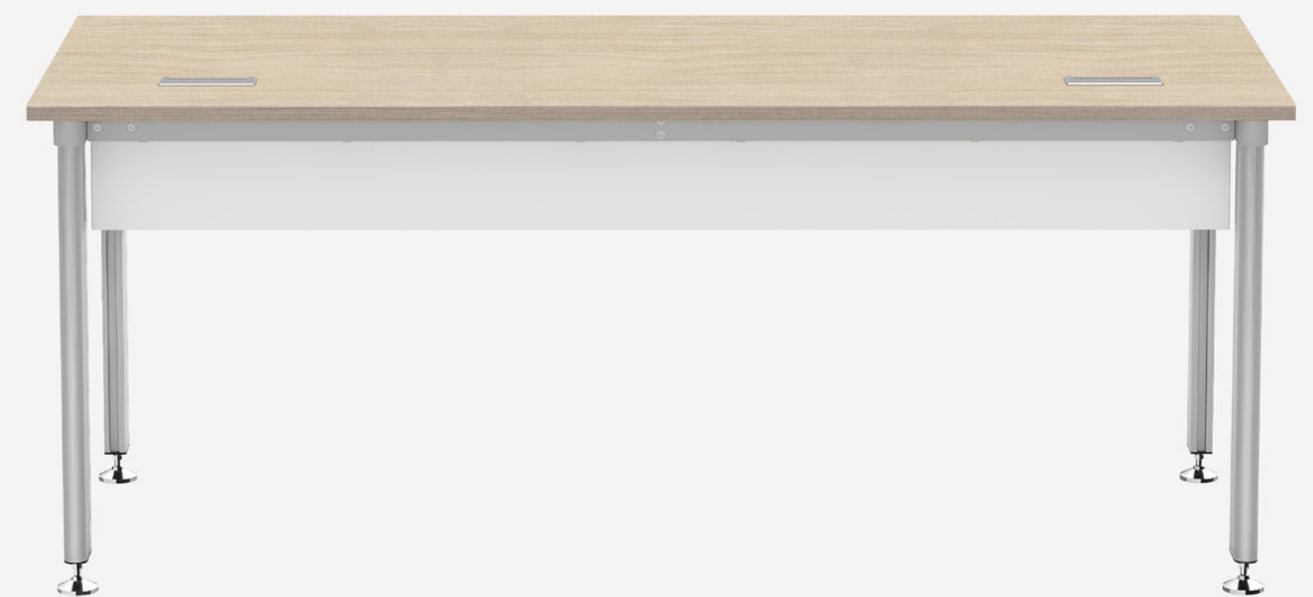

Smart inStock™

laminated credenza with
floating glass top
curva task chair in leather
table summer with laminate top
curvinna guest chairs
laminated wall mount storage

glass top

& glass modesty panel in ultra clear and back painted glass 1/2" thick with a 2mm beveled edge in Pure White finish for snowberry table. table leg in brushed aluminum clear anodized. leveling glides fabricated in carbon steel in chrome finish. wood veneer credenza in Midnight Ash with floating glass top

table snowberry

in laminate top in Sugarpine finish and modesty panel in Oxford White. table leg in brushed aluminum clear anodized. leveling glides fabricated in carbon steel in chrome finish

table summer

in laminate top in Autumn Oak and modesty panel in Oxford White. frames fabricated in steel and powdercoated in Posh Silver finish. table leg in brushed aluminum clear anodized. leveling glides fabricated in carbon steel in chrome finish

all freestanding credenzas

floating glass tops in ultra clear, tempered and back painted glass in Pure White finish with a 2mm beveled edge 1/2" thick. support frame is fabricated in steel and powdercoated in Posh Silver finish. credenza pulls and locks are in chromium plated finish. grommets standard on the back panel for wire management